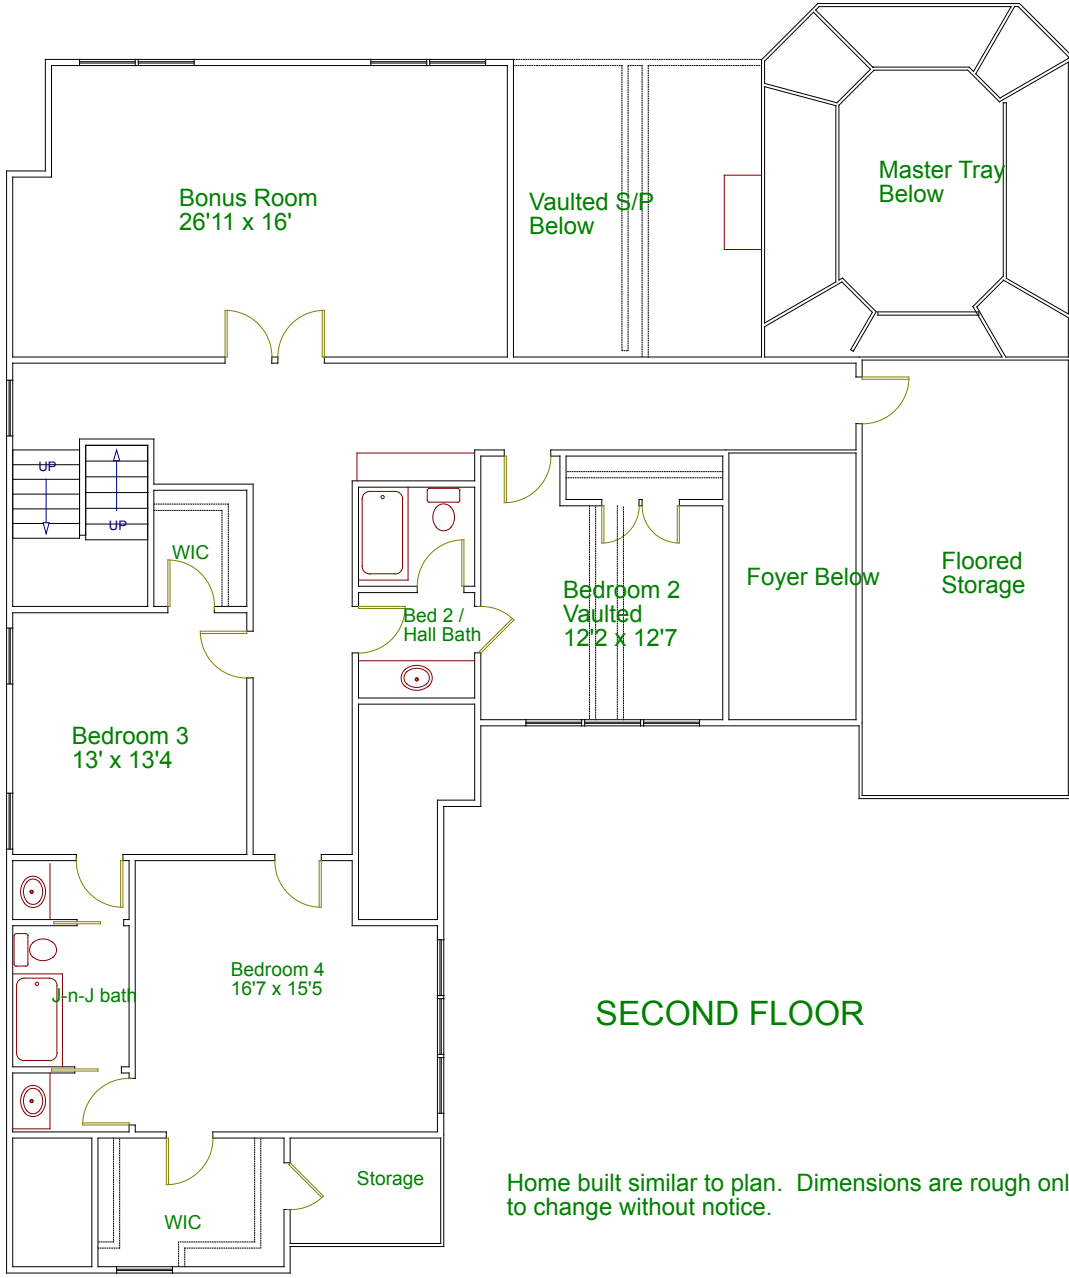

R&K PROPERTIES, INC.

Gates at Brassfield - Lot #4

SECOND FLOOR

Home built similar to plan. Dimensions are rough only and subject to change without notice.