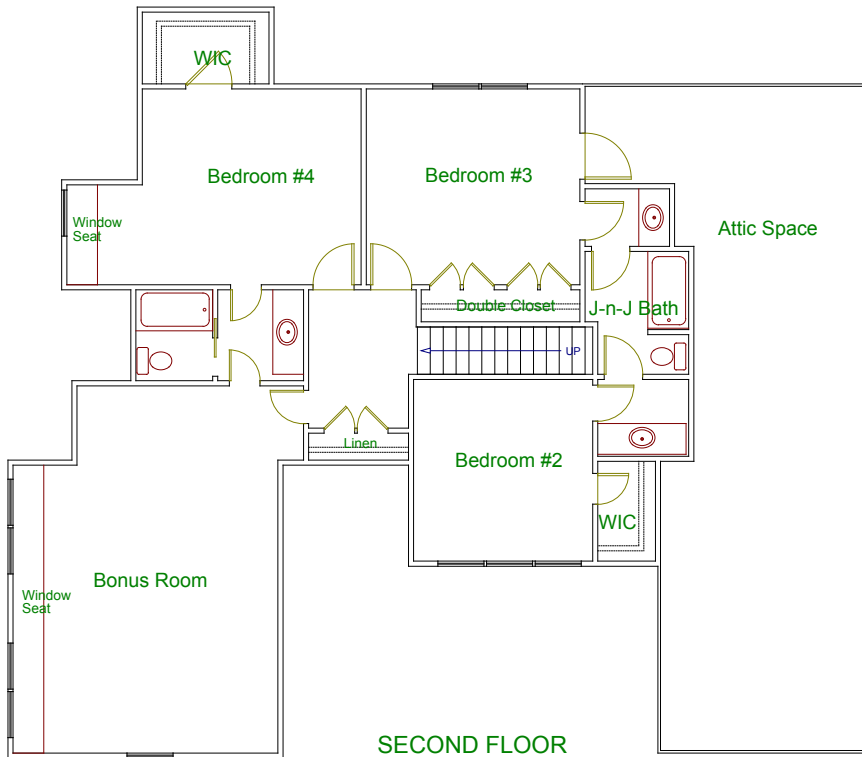

Deck

AVAHLEE MEADOWS LOT #7

Kitchen

Breakfast

Great Room

Master Suite

Laundry

Drop Zone

Close

Hutch Niche

Dining

Foyer

WIC

WIC

3 Car Garage

Covered Porch

Master Bath

FIRST FLOOR

SECOND FLOOR