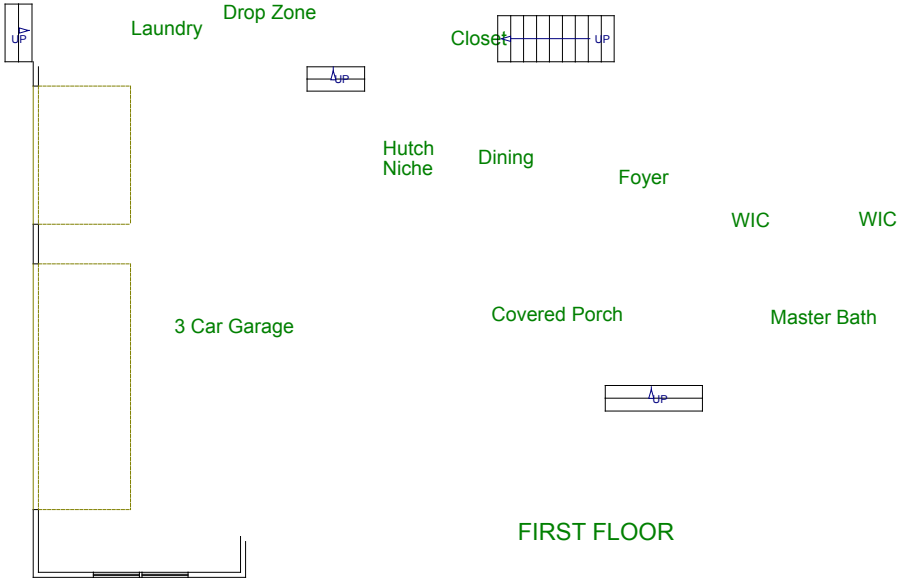

Deck

AVAHLEE MEADOWS LOT #7

Kitchen

Breakfast

Great Room

Master Suite

Laundry

Drop Zone

Close

Hutch Niche

Dining

Foyer

WIC

WIC

3 Car Garage

Covered Porch

Master Bath

FIRST FLOOR

SECOND FLOOR